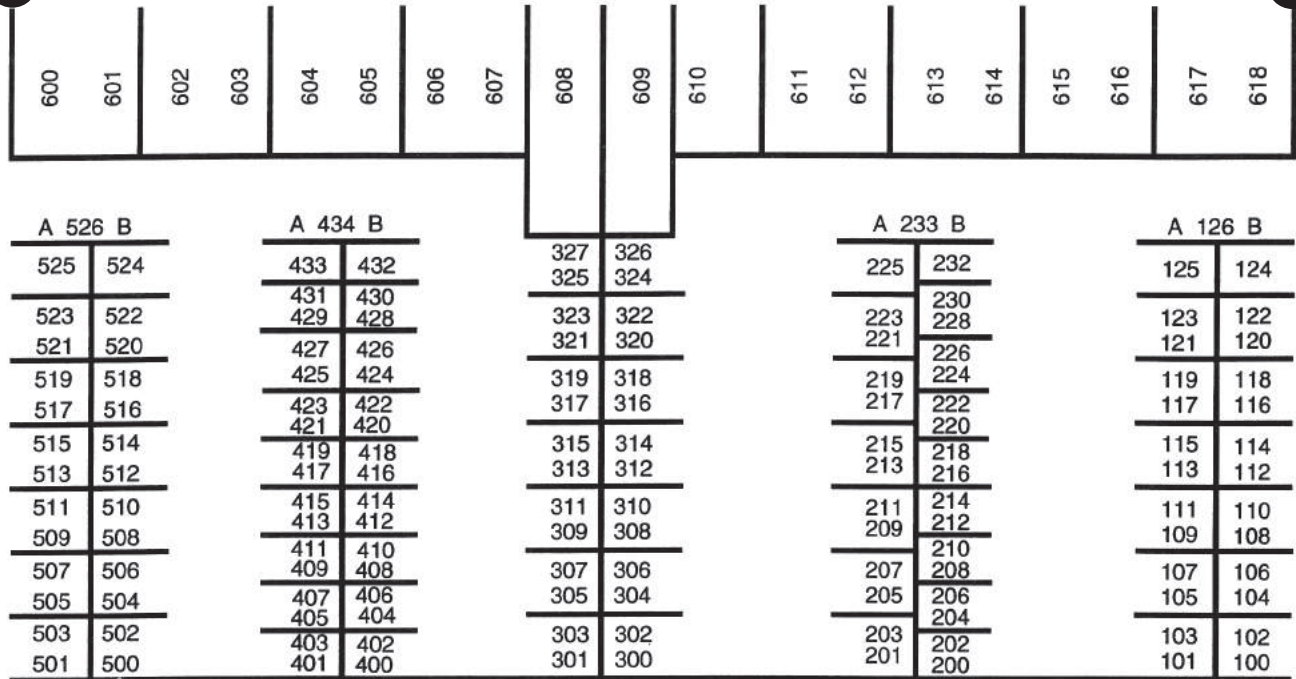

# Shelter Island Marina Slip Map & Channel Chart

→ This way to Fuel Dock

← This way to the Harbor Police Dock and The San Diego Harbor

Red Pile Cap →

← Green Pile Cap

21 20 19 18 17 16 15 14 13 12 11 10 9 8 7 6 5 4 3 2 1